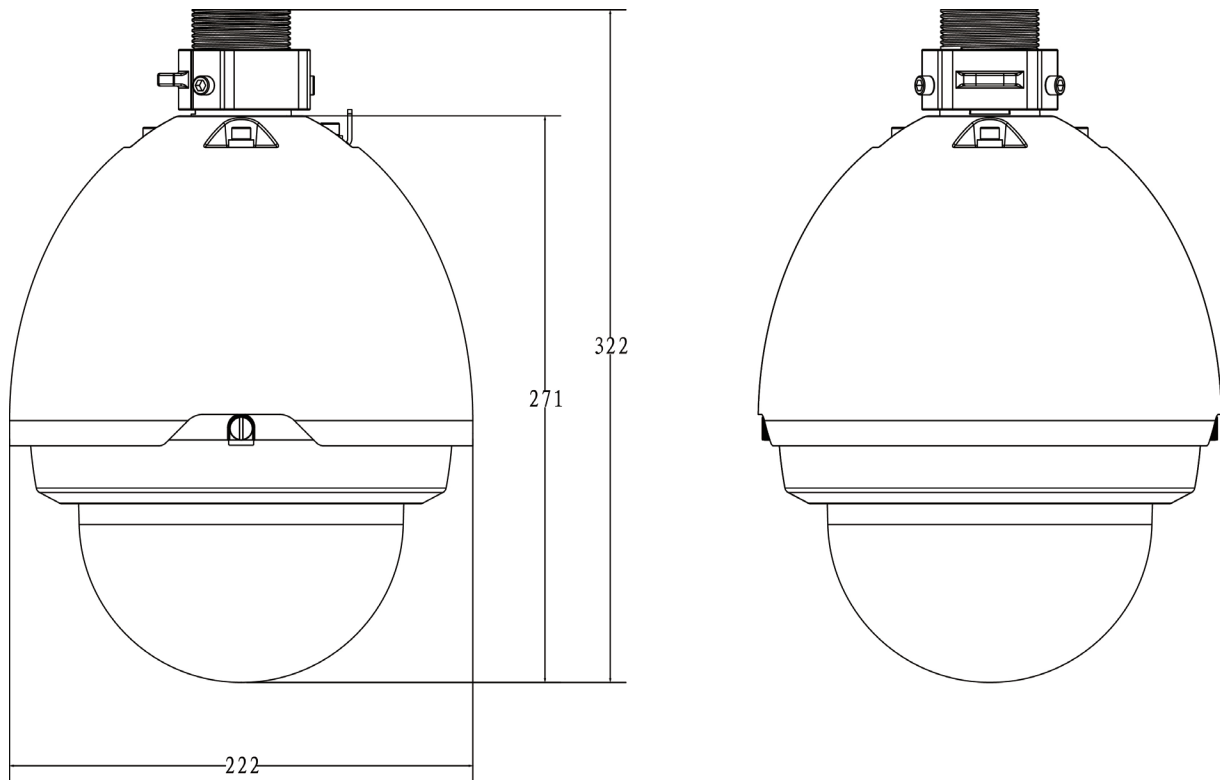

### Specifications

Model	DH-SD6580-HN	DH-SD6581-HN
<b>Camera</b>		
Image Sensor	1/3" 1.3M Progressive Scan CCD	
Effective Pixels	1296(H) x 966(V)	
Lens	18x optical zoom	
	f=4.5mm(Wide)~81mm(Tele), F1.6~F2.7	f=4.7mm(Wide)~84.6mm(Tele), F1.6~F2.8
Digital Zoom	12x	
Horizontal Viewing Angle	51.6°(Wide)~3.1°(Tele)	55.2°(Wide)~3.2°(Tele)
Min. Object Distance	10mm(wide) ~ 1000mm(Tele)	
Min. Illumination	0.1Lux/F1.6(Color), 0.01Lux/F1.6(B/W)	0.5Lux/F1.6(Color), 0.02Lux/F1.6(B/W)
Electronic Shutter	NTSC:1/4~1/10000s, PAL:1/3~1/10000s, 20level	
White Balance	Auto/ATW/Indoor/Outdoor/Manual	
BLC	ON/OFF	
WDR	/	ON/OFF
Day/Night	Auto(ICR) / Color / B/W	
S/N Ratio	More than 50 dB	
Privacy Masking	ON/OFF (up to 24 privacy masking areas)	
Analog Video Output	BNC(1.0Vp-p / 75Ω), PAL / NTSC	
<b>Video &amp; Audio</b>		
Video Compression	H.264 / MPEG4	
Image Resolution	1.3M(1280×960) / 720P(1280×720) / D1(704×576/704×480) / CIF(352×288/352×240) / QCIF(176×144/176×128)	
Encoding Speed	Main Stream	PAL: 1.3M(1~12fps), 720P(1~25fps)
		NTSC: 1.3M(1~15fps), 720P(1~30fps)
	Extra Stream	PAL: D1/CIF/QCIF (1~25fps)
		NTSC: D1/CIF/QCIF (1~30fps)
Bit Rate	32K~8Mbps	
Audio Compression	G.711a(32Kbps) / AMR(10.2Kbps)	
Audio Mode	Off/Audio input/Audio output	
<b>Dome Drive</b>		
Pan/Tilt Range	Horizontal: 0°~360°endless, Vertical: -2°~90° auto flip 180° to continue monitor	
Manual Control Speed	Horizontal: 0.1°~300°/s, Vertical: 0.1°~150°/s	
Preset Speed	Horizontal: 400°/s, Vertical: 180°/s	

### Dimensions (mm)